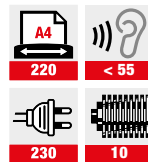

SPECIFICATIONS

Shred size	1 x 5 mm
Shred Type	Micro Cut
Bin volume	34 l
Suitable for	2-4 persons
Security level DIN 66399	P-7
Shredding capacity*	8 sheets 70 g/m ² 7 sheets 80 g/m ²
Cutting speed	0,06 m/sec
Throughput**	64 sheets/min. 70g/m ² 56 sheets/min. 80g/m ²
Noise Level	< 55 dB
Input	220-240 V, 50-60 Hz
Weight	17,5 kg
Dimensions (WxDxH)	41 x 32 x 60 cm